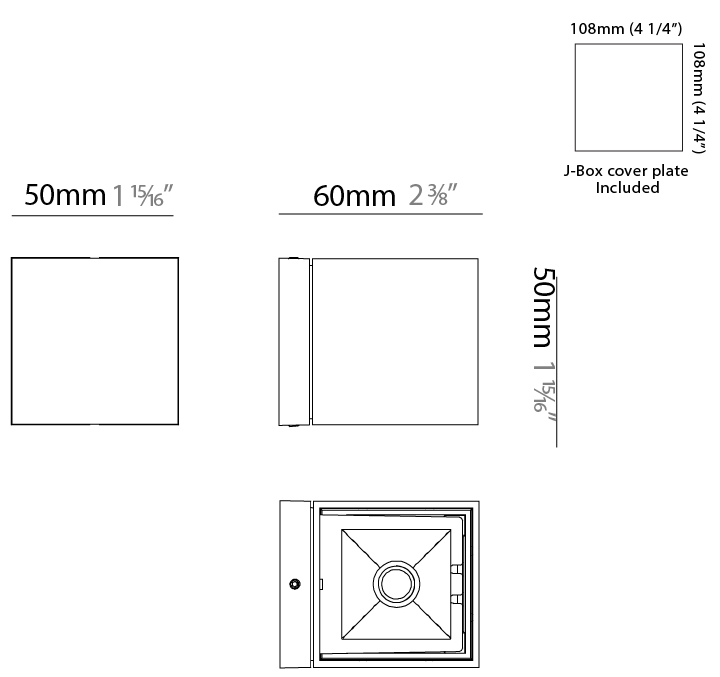

PROJECT	
TYPE	
SPECIFIER	
QUANTITY	
DATE	

DAU MINI SINGLE SURFACE

D93130R9-

base number Finish
Options

1. To build a product code in our configurator select the specify button on the base model # product page
2. To build a manual product code on this datasheet choose from the options listed below in blue font and add the suffix to the base model #

GENERAL

Series: Dau
Subseries: Dau Mini Single
Brand: Milan
Division: Design
Mounting Type: Surface
Mounting Location: Wall
Subcategory: Up/Down Light

PHYSICAL

Shape: Cube
Length (mm): 50
Length (in): 1 ¹⁵/₁₆
Height (mm): 50
Height (in): 1 ¹⁵/₁₆
Extension (mm): 60
Extension (in): 2 ³/₈
Light Distribution: Direct / Indirect
Fixture Finish: CHR / MBL / MWL
Fixture Material: Extruded Aluminum

ELECTRICAL

Lamp Type: LED
Total Output Wattage (W): 10
Dimming: Electronic Low Voltage Dimming
Input Voltage (V): 120Vac Direct Line

LED

Number of LEDs: 2
Color Temperature (°K): 3000
Max. Delivered Lumen (lm): 1000
CRI: >90 CRI

OPTICAL

RATINGS AND CERTIFICATIONS

Certified By: Certified for North American Standards
IP rating: IP20